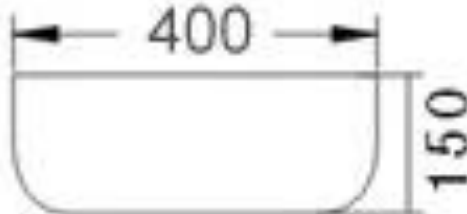

B1086

PALA Rectangular Ceramic Countertop Basin

Features:

- Ceramic Basin
- Countertop Installation
- Without Overflow
- Requires K328 Style Waste – Sold Separately

Dimensions: 490 x 400 x 150mm

Product Codes:

| | |
|--------------|---------------------|
| B1086 | Gloss White Ceramic |
|--------------|---------------------|

All measurements and specifications provided for our products are approximate and subject to change without prior notice. The information listed is correct at time of publication, however Bestlink International PTY LTD reserves the right to vary design and dimensions of products without prior notice. We recommend verifying dimensions and specifications before installation. For ceramic products, please allow a +/- 5mm tolerance for manufacturing variance. For basins, it is recommended that actual basin be used when cutting out bench top to ensure exact fit.