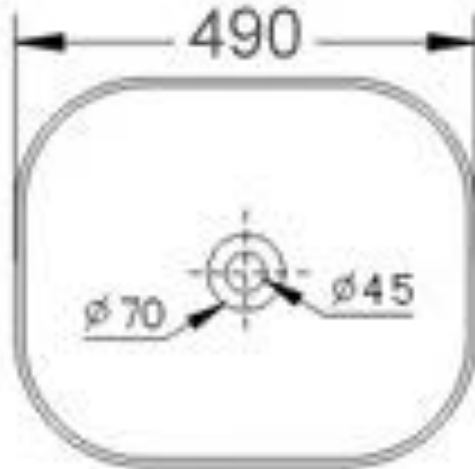

B1086

PALA Rectangular Ceramic Countertop Basin

Features:

- Ceramic Basin
- Countertop Installation
- Without Overflow
- Requires K328 Style Waste – Sold Separately

Dimensions: 490 x 400 x 150mm

Product Codes:

| | |
|--------------|---------------------|
| B1086 | Gloss White Ceramic |
|--------------|---------------------|

All measurements and specifications provided for our products are approximate and subject to change without prior notice. The information listed is correct at time of publication, however Bestlink International PTY LTD reserves the right to vary design and dimensions of products without prior notice. We recommend verifying dimensions and specifications before installation. For ceramic products, please allow a +/- 5mm tolerance for manufacturing variance. For basins, it is recommended that actual basin be used when cutting out bench top to ensure exact fit.